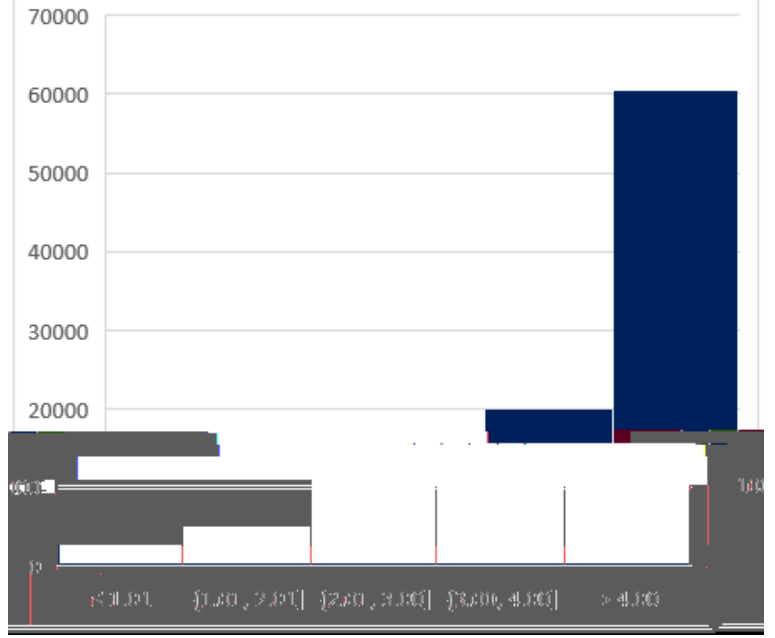

Mean	SD	Median	Response Rate (%)
------	----	--------	-------------------

Table 9: School of Computer

Mean	SD	Median	Response Rate (%)
1650	100	100	100

Table 10: University of South Alabama Overall

Mean	SD	Median	Response Rate (%)
60000	20000	15000	100